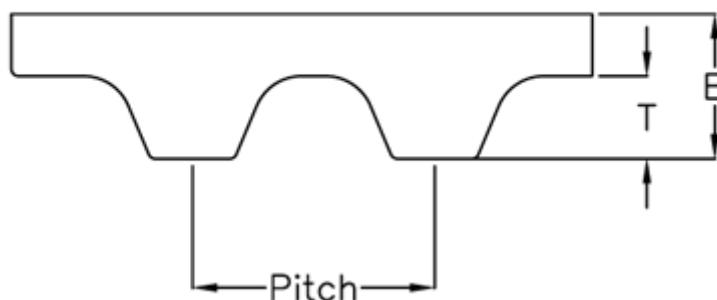

Article number: 602776221215

Description: Gates Timing Belt Synchropower PU 16 T5 1215

Measures

Height B mm	= 2.2
Height T mm	= 1.2
Length	= 1215
Number of teeth	= 243
Pitch	= 5
Type	= PU 16 T5 1215
Width	= 16